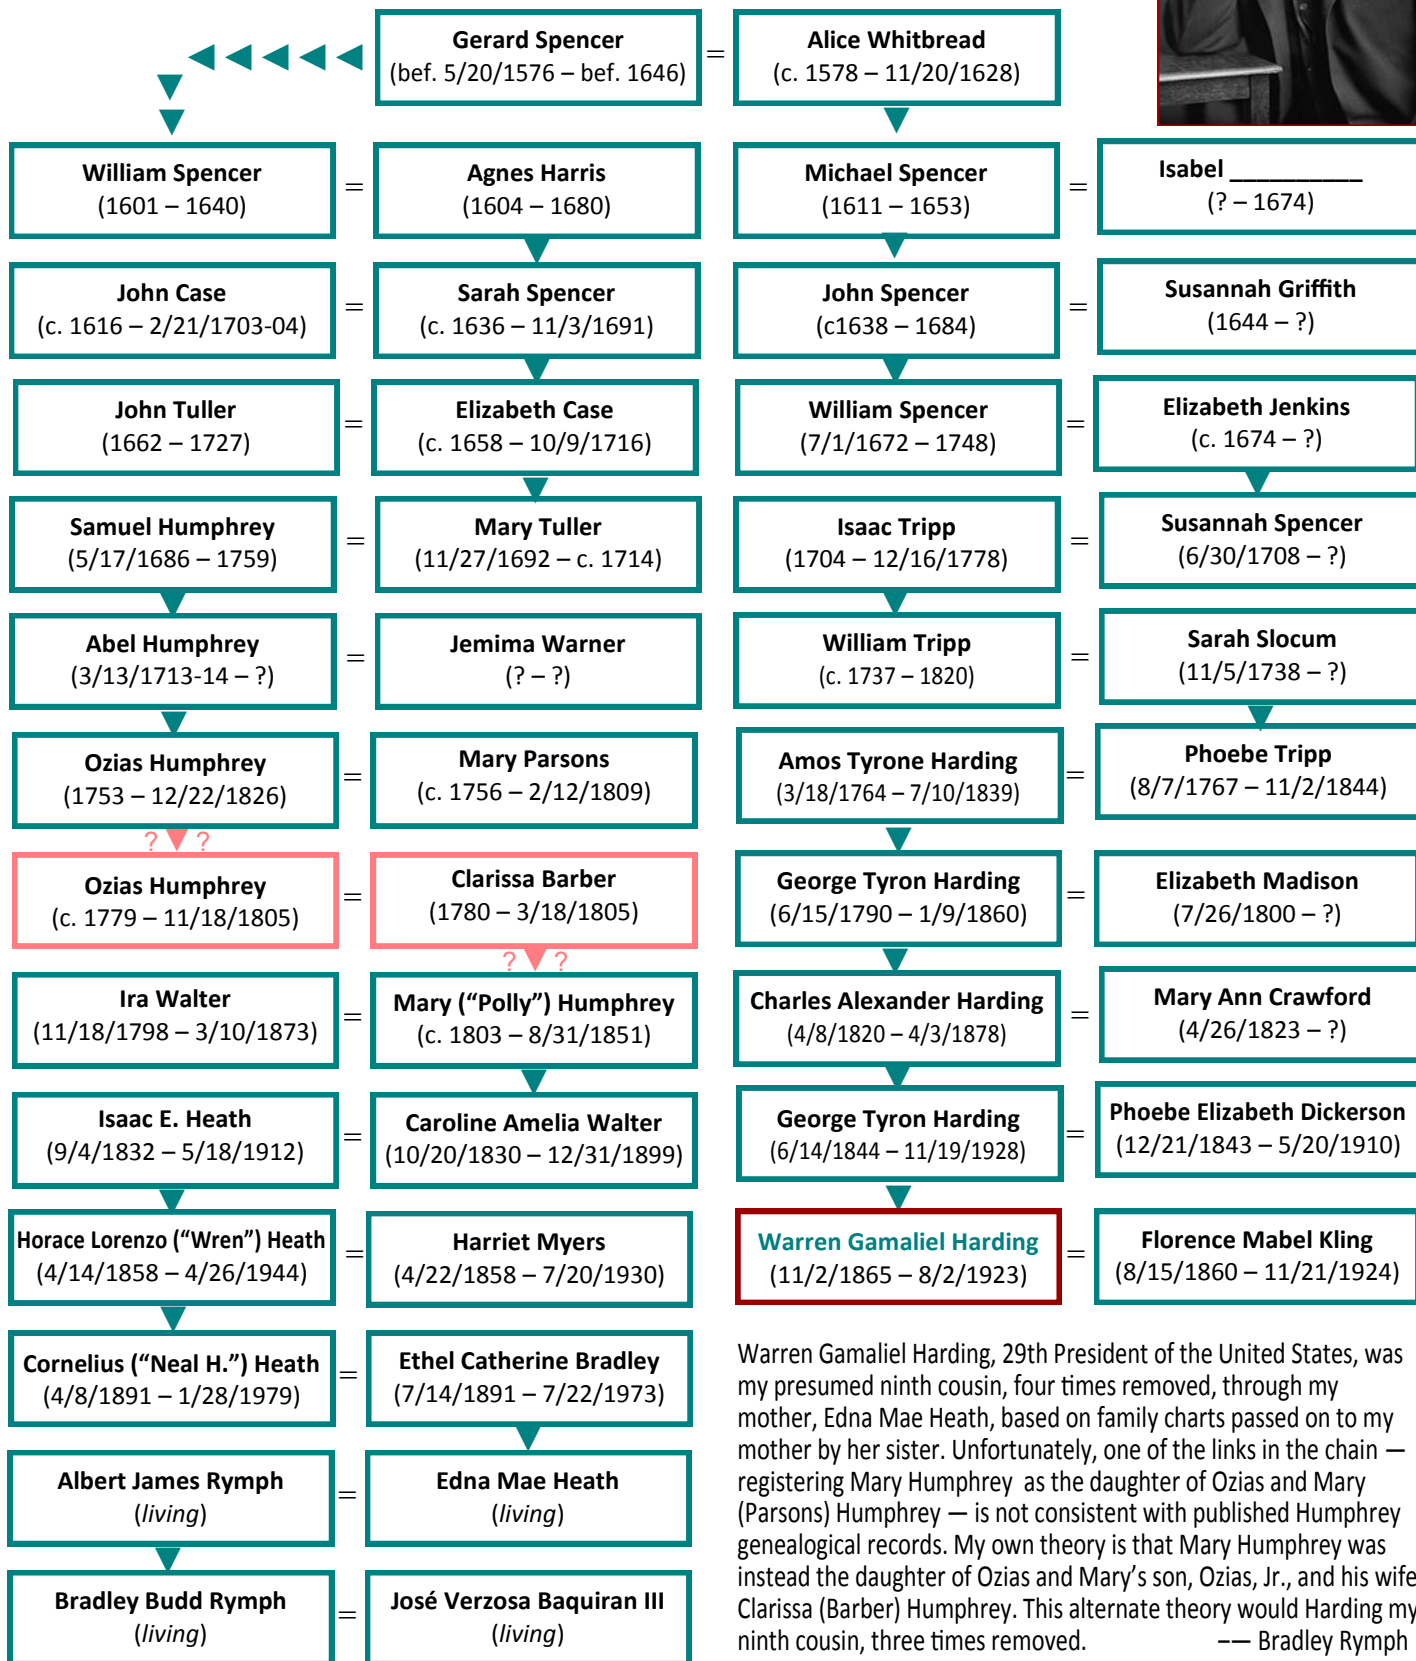

IN THE FOOTSTEPS OF OUR "COUSINS" ...

ANCESTRAL CHART

"Teapot Dome" President:

Warren G. Harding (1865–1923)

Warren Gamaliel Harding, 29th President of the United States, was my presumed ninth cousin, four times removed, through my mother, Edna Mae Heath, based on family charts passed on to my mother by her sister. Unfortunately, one of the links in the chain — registering Mary Humphrey as the daughter of Ozias and Mary (Parsons) Humphrey — is not consistent with published Humphrey genealogical records. My own theory is that Mary Humphrey was instead the daughter of Ozias and Mary's son, Ozias, Jr., and his wife, Clarissa (Barber) Humphrey. This alternate theory would Harding my ninth cousin, three times removed.

— Bradley Rymph