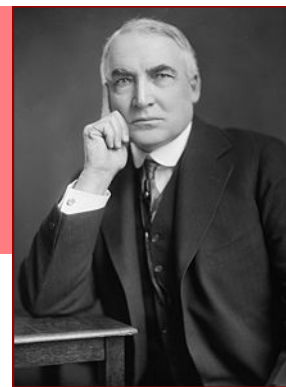

IN THE FOOTSTEPS OF OUR "COUSINS" ...

ANCESTRAL CHART

"Teapot Dome" President:

Warren G. Harding (1865–1923)

Warren Gamaliel Harding, 29th President of the United States, was my presumed ninth cousin, four times removed, through my mother, Edna Mae Heath, based on family charts passed on to my mother by her sister. Unfortunately, one of the links in the chain — registering Mary Humphrey as the daughter of Ozias and Mary (Parsons) Humphrey — is not consistent with published Humphrey genealogical records. My own theory is that Mary Humphrey was instead the daughter of Ozias and Mary's son, Ozias, Jr., and his wife, Clarissa (Barber) Humphrey. This alternate theory would Harding my ninth cousin, three times removed.

— Bradley Rymph