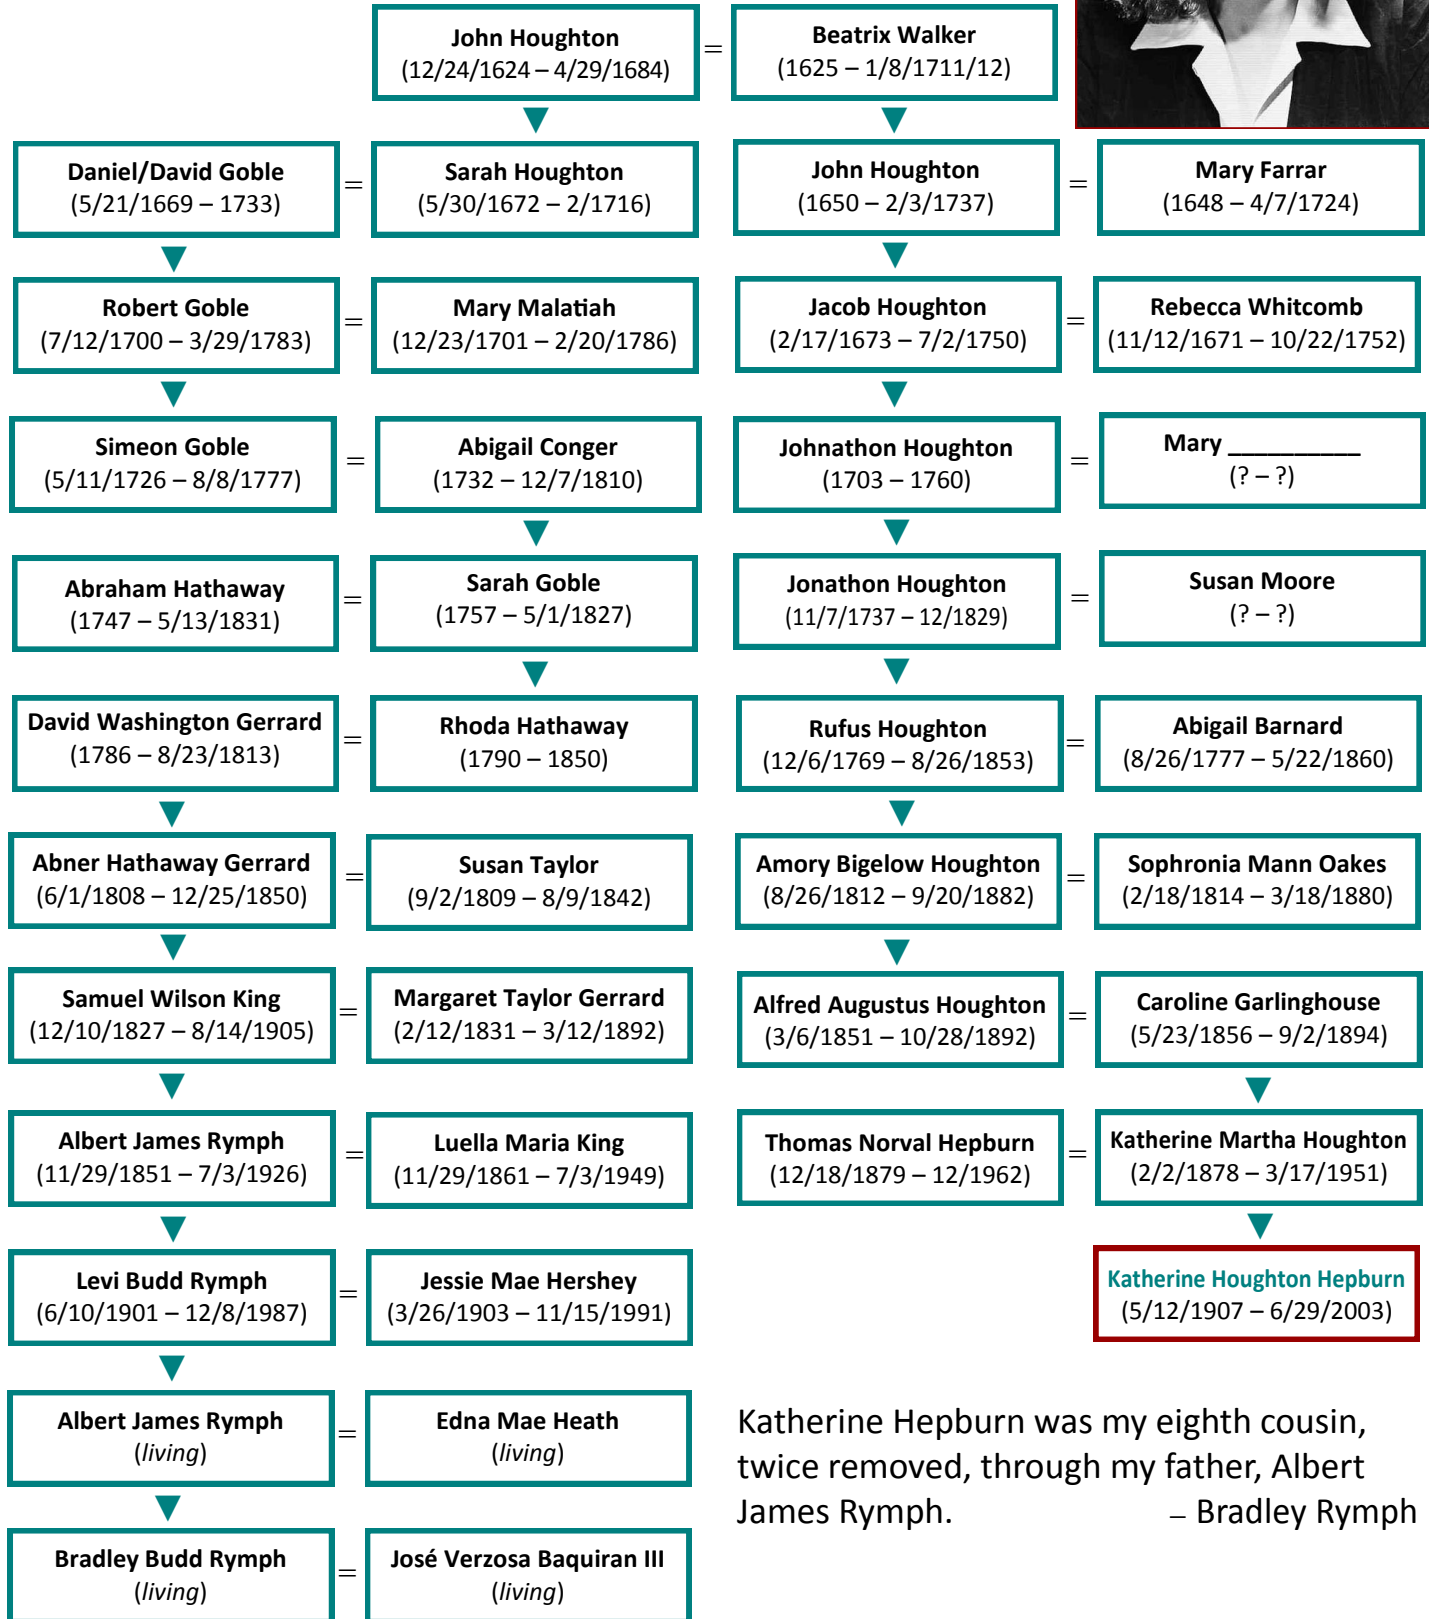

IN THE FOOTSTEPS OF OUR "COUSINS" ...

ANCESTRAL CHART

American Film's "Top Female Legend":

*Katherine Houghton Hepburn (1907 – 2003)*

Katherine Hepburn was my eighth cousin,  
twice removed, through my father, Albert  
James Rymph. – Bradley Rymph