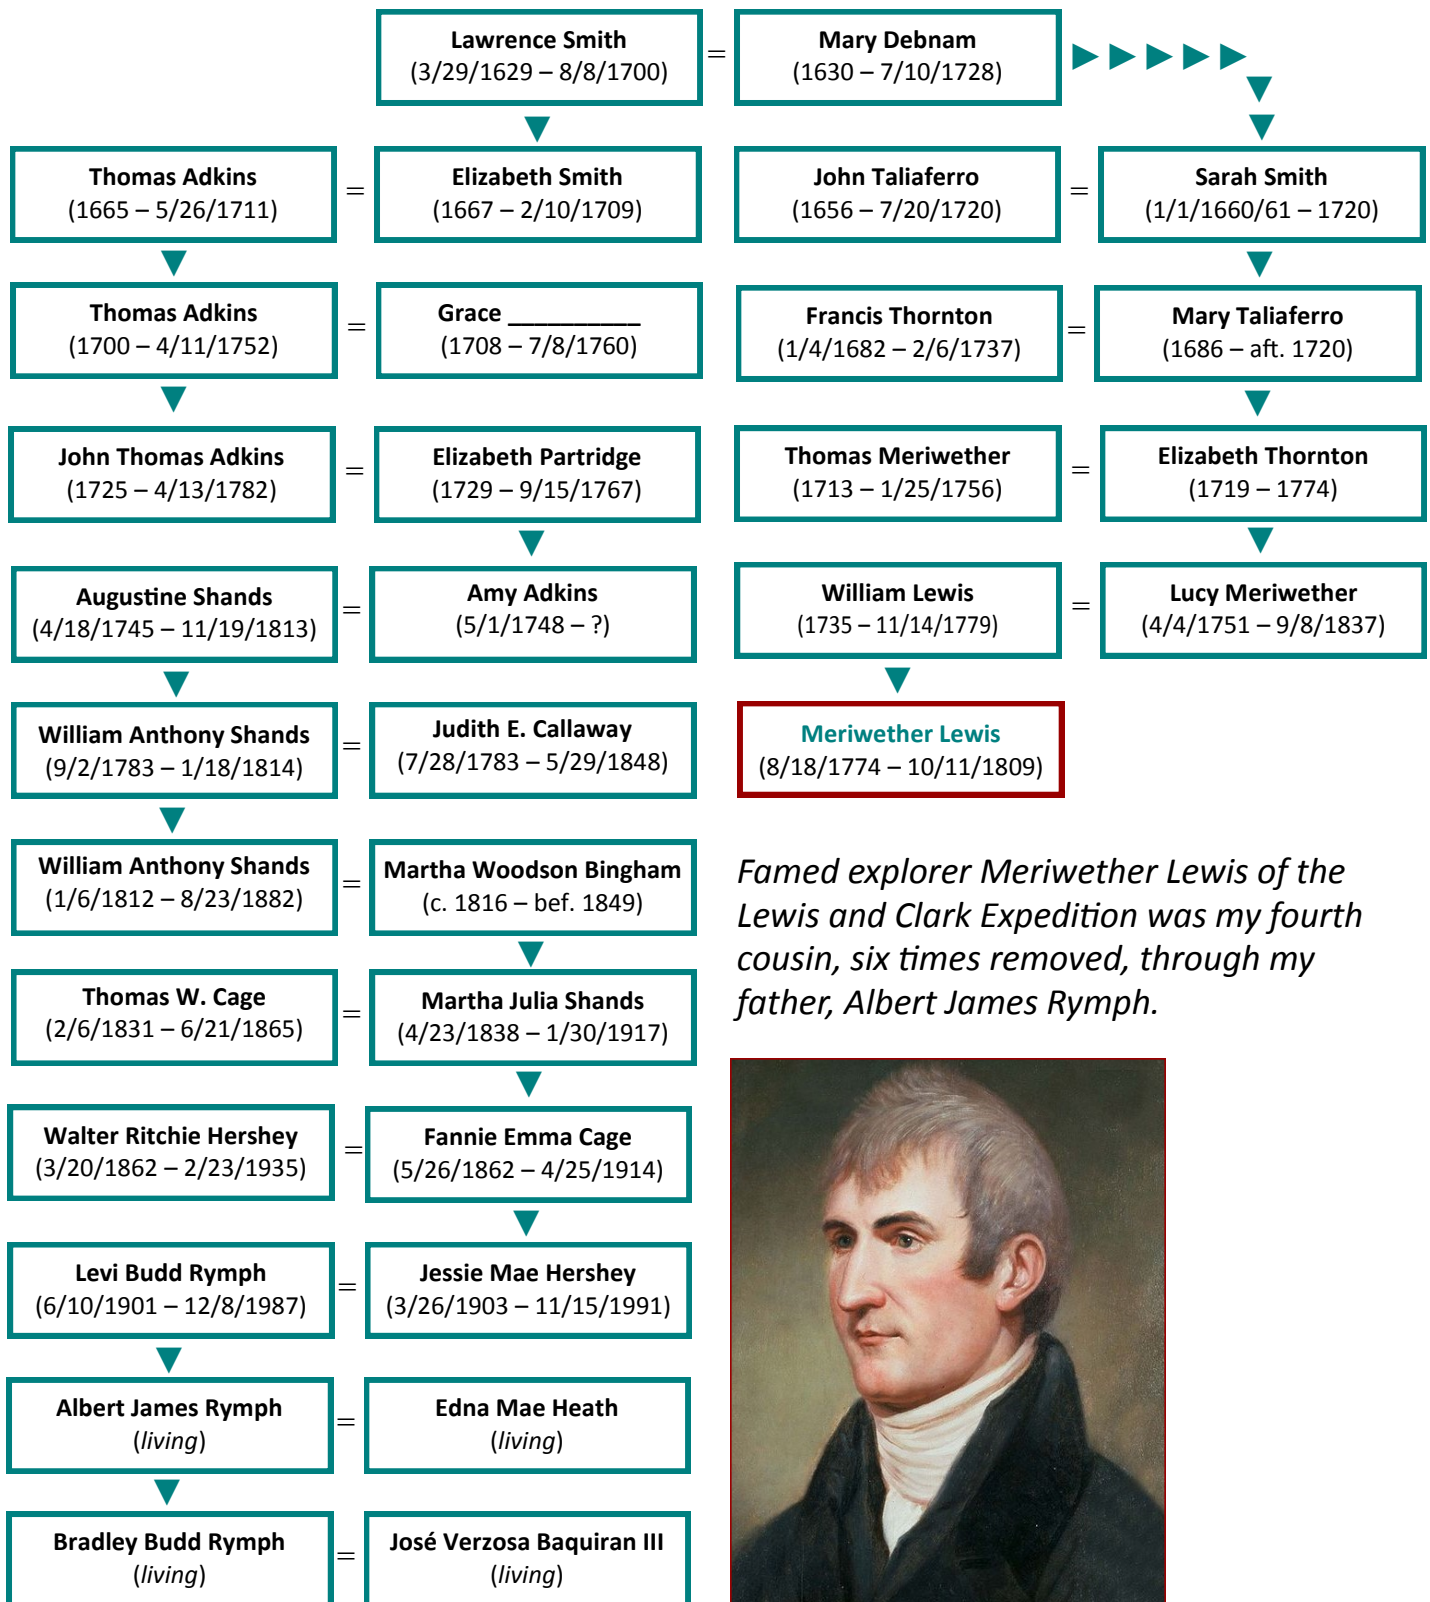

IN THE FOOTSTEPS OF OUR "COUSINS" ...

ANCESTRY CHART

Famed Explorer of the American Frontier /
Meriwether Lewis (1774 – 1809)

Famed explorer Meriwether Lewis of the Lewis and Clark Expedition was my fourth cousin, six times removed, through my father, Albert James Rymph.